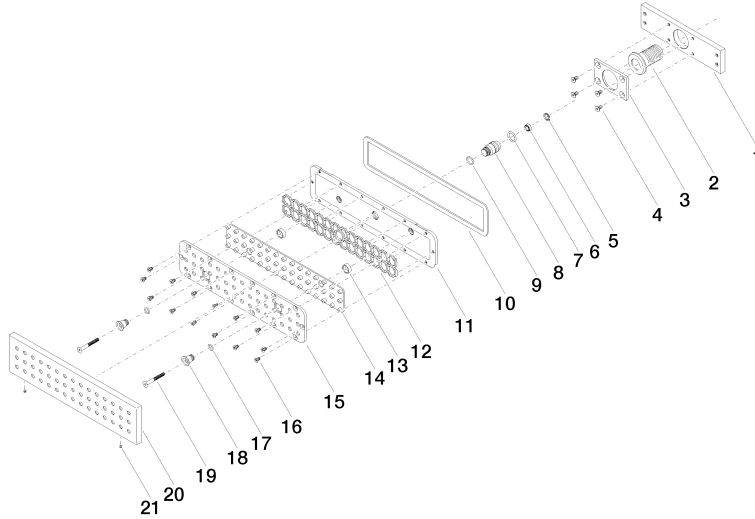

Required miscellaneous

- Concealed wall installation box -** 35 206 970 90
- max. recess depth 173 mm
 - min. recess depth 100 mm

Recommended miscellaneous

- xGRID Attachment set for integrating in the dry wall construction -** 12 340 970 90

Required miscellaneous

- xGRID Installation track 555 mm -** 12 360 970 90

36 517 979

mm [inches]

Flow rate chart

Trajectory diagram

Certificates

WRAS_1304001. LGA_19489.

36 517 979

Spare parts list

No.	Item Number	Name	Quantity used	Delivery time
1	09 11 02 137 90	holder	1	2
2	09 24 04 247 20 90	connection	1	2
3	09 11 02 138 90	plate	1	2
4	09 30 30 116 90	screw	4	2
5	09 16 01 016 90	ring	1	2
6	90 23 01 032 00 90	flow reducer	1	2
7	09 14 10 003 90	seal	1	2
8	09 24 04 248 90	nipple	1	2
9	09 14 10 042 90	seal	1	2
10	09 14 03 133 90	seal	1	2
12	09 17 97 058 90	holder	1	2
13	09 28 10 142 20 90	ring	2	2
14	09 12 01 076 90	insert	1	60
15	09 11 02 136-00	cover	1	60
16	09 30 30 163 90	screw	14	2
17	09 14 10 132 90	seal	2	2
19	09 30 30 164 90	screw	2	2
20	09 27 99 001-06	rosette	1	10
21	09 31 11 006 90	pin	2	2