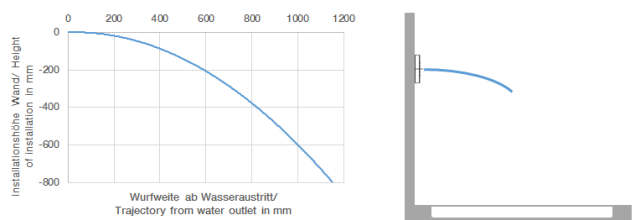

Required miscellaneous

- xGRID Installation track 555 mm -** 12 360 970 90

36 517 979

mm [inches]

Flow rate chart

Trajectory diagram

Certificates

WRAS_1304001. LGA_19489.